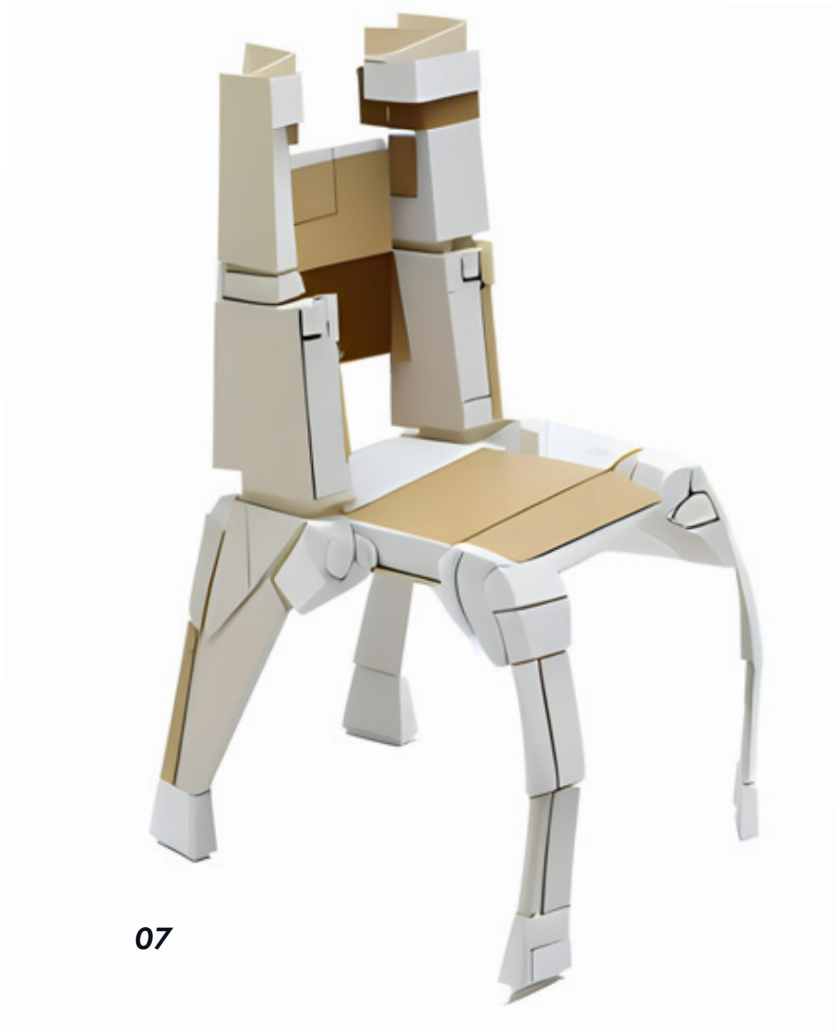

CON CEPT

SPACELIKE

00703

3078

COLLECTION

CURATED SPACE FURNITURE COLLECTION EST. 3078

STAPLES.

01

02

SPATIΔL

COSMIC FOAM

FOR MINIMALISTS
THAT PREFER COMFORT
WHEN TRAVELLING
THROUGH THE GALAXY

03

05

04

06

NIGHTSTANDS
THAT PROTECT
YOUR
NECESSITIES
FROM FLOATING
AWAY

RETHINK

YOUR SPACE

*ART CREATED WITH ARTBREEDER
WORK INSPIRED BY GUNDAM*