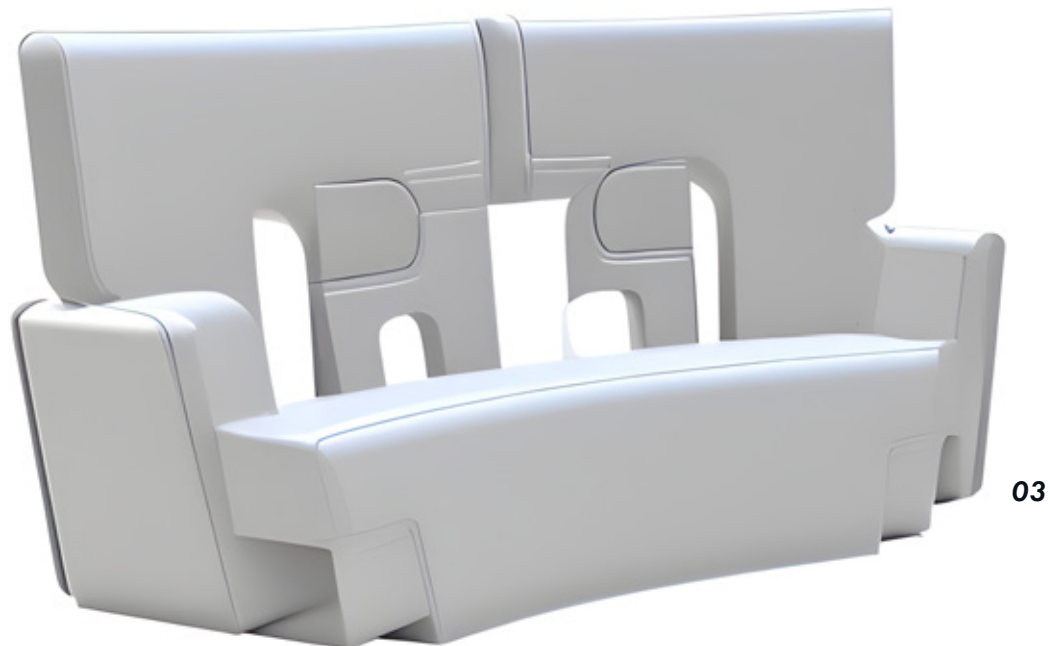

CON CEPT

SPACELIKE

00703

3078

COLLECTION

CURATED SPACE FURNITURE COLLECTION EST. 3078

STAPLES.

01

02

SPATIΔL

COSMIC FOAM

FOR MINIMALISTS
THAT PREFER COMFORT
WHEN TRAVELLING
THROUGH THE GALAXY

03

05

04

06

NIGHTSTANDS
THAT PROTECT
YOUR
NECESSITIES
FROM FLOATING
AWAY

RETHINK

YOUR SPACE

*ART CREATED WITH ARTBREEDER
WORK INSPIRED BY GUNDAM*