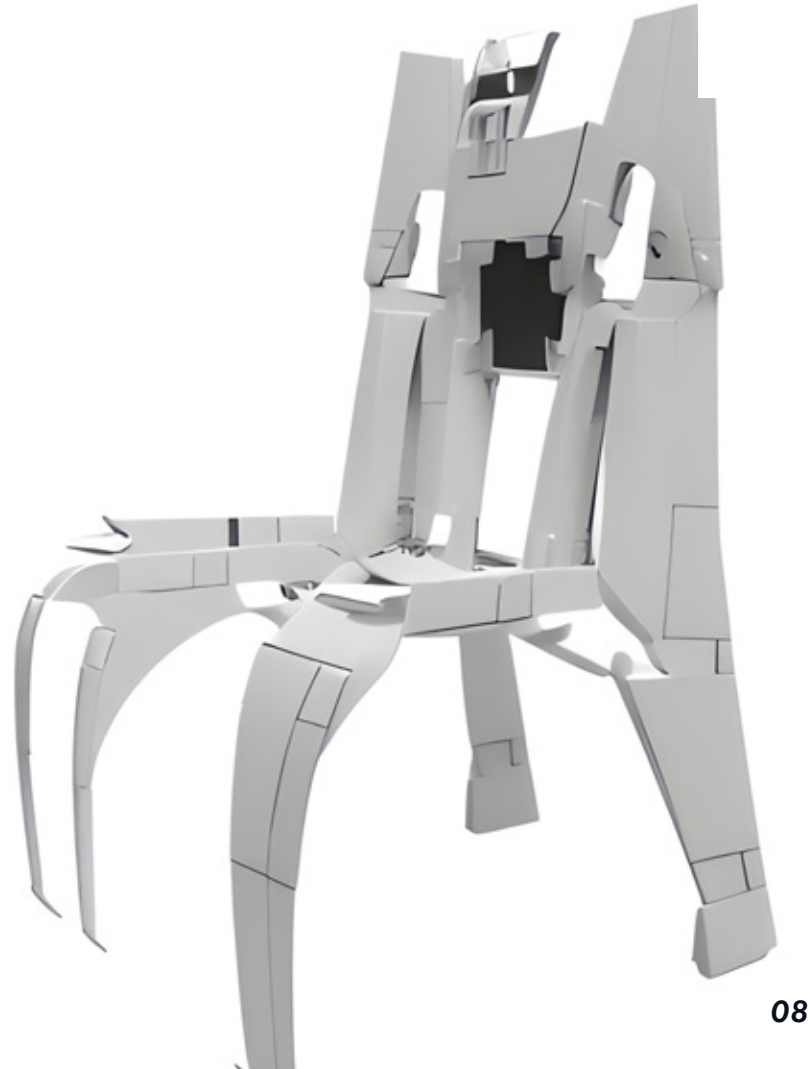

CON CEPT

SPACELIKE

00703

3078

COLLECTION

CURATED SPACE FURNITURE COLLECTION EST. 3078

STAPLES.

01

02

SPATIΔL

COSMIC FOAM

FOR MINIMALISTS
THAT PREFER COMFORT
WHEN TRAVELLING
THROUGH THE GALAXY

03

05

04

06

SPACE

JUNK

RETHINKING SPACE TRASH

10

REUSING

REPURPOSING

12

ANTI- GRAVITY

NIGHTSTANDS
THAT PROTECT
YOUR
NECESSITIES
FROM FLOATING
AWAY

RETHINK

YOUR SPACE

*ART CREATED WITH ARTBREEDER
WORK INSPIRED BY GUNDAM*