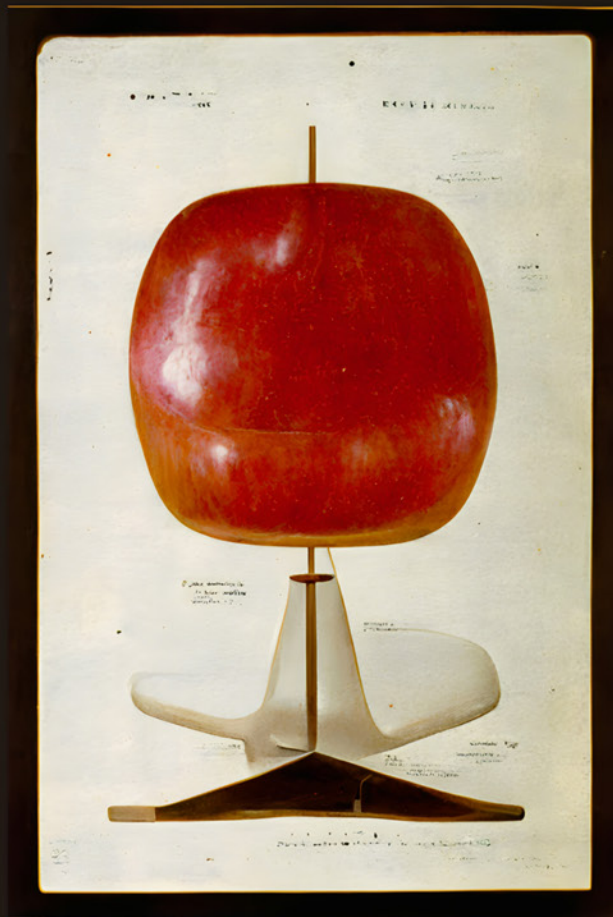

Insula Solaria Fructuum Furniture Familia

"Insula Solaria Fructuum Furniture Familia" showcases mid-century modern furniture inspired by the iconic Bauhaus movement, with a playful twist. The furniture pieces in this book are not only visually stunning, but they also offer a fresh and imaginative take on functional design by being made entirely out of fruit. Apples, lemons, pomegranates, figs, and more come together to create a whimsical world of furniture that is both functional and beautiful.

By ChatGPT, Midjourney, and Suanna Zhong

Insula Solaria Fructuum Furniture Familia

By ChatGPT, Midjourney, and Suanna Zhong

Fuji Apple (Top) and Solaria Apple (Bottom)

Solaria Guava

Reimagined Figs (1)

Reimagined Figs (2)

Breuer's Cesca Chair (Solaria Blood Orange)

Breuer's Cesca Chair (Fig)

Eames's Lounge Chair and Ottoman (Jackfruit)

Eames' Lounge Chair and Ottoman (Sun Lemon)

Castiglioni's Arco Lamp (Mango)

Castiglioni's Arco Lamp (Solaria Apple)

Eames's Lounge Chair and Ottoman (Solaria Apple)

Jacobsen's Egg Chair and Brandt's Teapot (Pomegranate)

Eames' Lounge Chair and Ottoman (Mango)

Various Citrus Native to Solaria Island

Office Chair (Sun Guava)